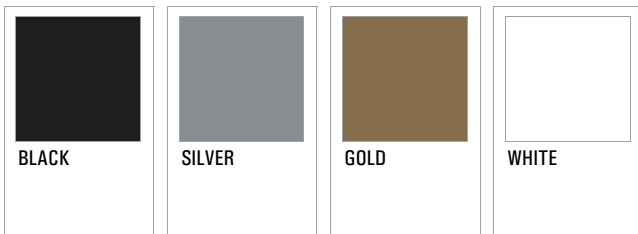

# Continental Indoor Soccer League

Continental Indoor Soccer League (1993 through 1997)

League Records: Primary Logo Colors - Solid Colors

Black, Blue, Red, Yellow, White

1993 through 1997

Primary Colors:

# Continental Indoor Soccer League

Continental Indoor Soccer League (1993 through 1997)

League Records: Alternate Logo Colors - Solid Colors

Black, Silver, Gold, White

1993 through 1997

Primary Colors:

BLACK

SILVER

GOLD

WHITE

(Metallic)

(Metallic)