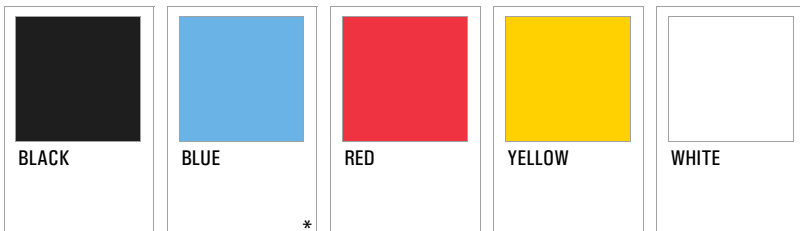

# Continental Indoor Soccer League

Continental Indoor Soccer League (1993 through 1997)

League Records: Primary Logo Colors - Solid Colors

Black, Blue, Red, Yellow, White

1993 through 1997

Primary Colors:

# Continental Indoor Soccer League

Continental Indoor Soccer League (1993 through 1997)

League Records: Alternate Logo Colors - Solid Colors

Black, Silver, Gold, White

1993 through 1997

Primary Colors:

BLACK

SILVER

GOLD

WHITE

(Metallic)

(Metallic)