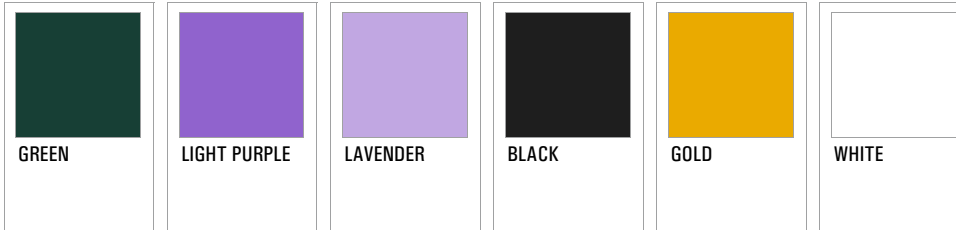

Franchise Records: Franchise Colors - Solid Colors

Medium Blue, Dark Blue, Black, White

1993 through 1996

Primary
Colors:

San Jose Grizzlies

Continental Indoor Soccer League (1994 through 1995)

Franchise Records: Franchise Colors - Solid Colors

Black, Green, Brown, Yellow, White

1994 through 1995

Primary
Colors:

Seattle SeaDogs

Continental Indoor Soccer League (1995 through 1997)

Franchise Records: Franchise Colors - Solid Colors

Green, Light Purple, Lavender, Black, Gold, White

1995 through 1997

Primary
Colors:

Washington Warthogs

Continental Indoor Soccer League (1994 through 1997)

Franchise Records: Franchise Colors - Solid Colors

Green, Black, Gold, Yellow, Tan, Dark Gray, Gray, White

1994 through 1997

Primary
Colors: