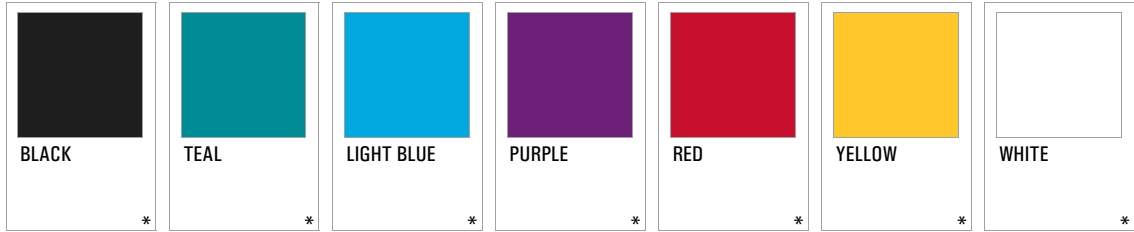

Primary
Colors:

Dallas Sidekicks

Continental Indoor Soccer League (1993 through 1997)

Franchise Records: Franchise Colors - Solid Colors

Purple, Black, Silver, White

1993 through 1997

Primary
Colors:

(Metallic)

Detroit Neon

Continental Indoor Soccer League (1994 through 1996)

Franchise Records: Franchise Colors - Solid Colors

Aqua, Purple, Red, White

1994 through 1996

Primary
Colors:

Detroit Safari

Continental Indoor Soccer League (1997)

Franchise Records: Franchise Colors - Solid Colors

Black, Teal, Light Blue, Purple, Red, Yellow, White

1997

Primary
Colors:

Houston Hotshots

Continental Indoor Soccer League (1993 through 1997)

Franchise Records: Franchise Colors - Solid Colors

Black, Green, Brown, Yellow, White

1994 through 1995

Primary
Colors:

Seattle SeaDogs

Continental Indoor Soccer League (1995 through 1997)

Franchise Records: Franchise Colors - Solid Colors

Green, Light Purple, Lavender, Black, Gold, White