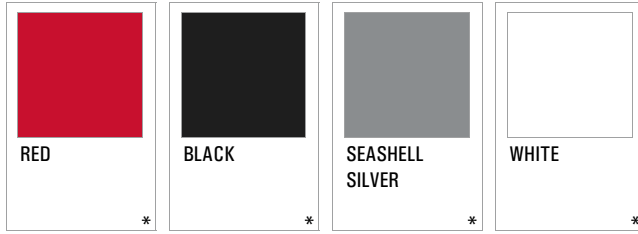

Franchise Records: Franchise Colors - Solid Colors

Black, Teal, Light Blue, Purple, Red, Yellow, White

1997

Primary
Colors:

Houston Hotshots

Continental Indoor Soccer League (1993 through 1997)

Franchise Records: Franchise Colors - Solid Colors

Black, Firey Red, Aztec Gold, White

1993 through 1997

Primary
Colors:

Indiana Twisters

Continental Indoor Soccer League (1997)

Franchise Records: Franchise Colors - Solid Colors

Purple, Kelly Green, Black, White

1997

Primary
Colors:

Indianapolis Twisters

Continental Indoor Soccer League (1996)

Franchise Records: Franchise Colors - Solid Colors

Red, Black, Seashell Silver, White

1996

Primary Colors:

(Metallic)

Las Vegas DustDevils

Continental Indoor Soccer League (1994 through 1995)

Franchise Records: Franchise Colors - Solid Colors

Black, Purple, Green, Yellow, White

1994 through 1995

Primary Colors:

Los Angeles United