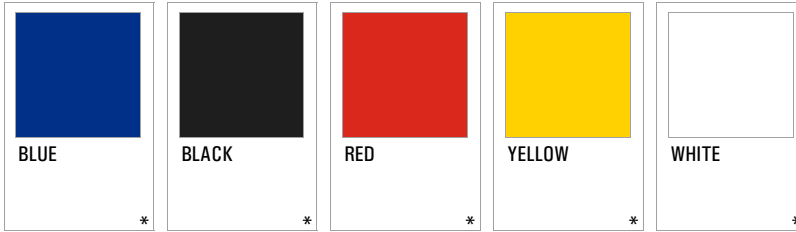

Black, Firey Red, Aztec Gold, White

1993 through 1997

Primary
Colors:

Indiana Twisters

Continental Indoor Soccer League (1997)

Franchise Records: Franchise Colors - Solid Colors

Purple, Kelly Green, Black, White

1997

Primary
Colors:

Indianapolis Twisters

Continental Indoor Soccer League (1996)

Franchise Records: Franchise Colors - Solid Colors

Red, Black, Seashell Silver, White

1996

Primary Colors:

(Metallic)

Las Vegas DustDevils

Continental Indoor Soccer League (1994 through 1995)

Franchise Records: Franchise Colors - Solid Colors

Black, Purple, Green, Yellow, White

1994 through 1995

Primary Colors:

Los Angeles United

Continental Indoor Soccer League (1993)

Franchise Records: Franchise Colors - Solid Colors

Blue, Black, Red, Yellow, White

1993

Primary
Colors:

Mexico Toros

Continental Indoor Soccer League (1995)

Franchise Records: Franchise Colors - Solid Colors