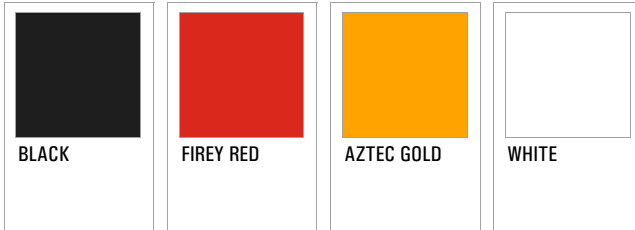

Detroit Neon

Continental Indoor Soccer League (1994 through 1996)

Franchise Records: Franchise Colors - Solid Colors

Aqua, Purple, Red, White

1994 through 1996

Primary
Colors:

Detroit Safari

Continental Indoor Soccer League (1997)

Franchise Records: Franchise Colors - Solid Colors

Black, Teal, Light Blue, Purple, Red, Yellow, White

1997

Primary
Colors:

Houston Hotshots

Continental Indoor Soccer League (1993 through 1997)

Franchise Records: Franchise Colors - Solid Colors

Black, Firey Red, Aztec Gold, White

1993 through 1997

Primary
Colors:

Indiana Twisters

Continental Indoor Soccer League (1997)

Franchise Records: Franchise Colors - Solid Colors

Purple, Kelly Green, Black, White

Black, Green, Brown, Yellow, White

1994 through 1995

Primary
Colors:

Seattle SeaDogs

Continental Indoor Soccer League (1995 through 1997)

Franchise Records: Franchise Colors - Solid Colors

Green, Light Purple, Lavender, Black, Gold, White