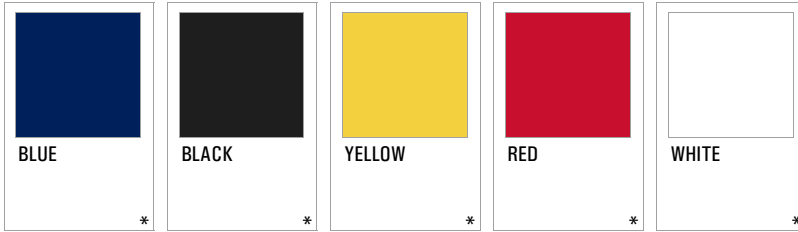

Carolina Vipers

Continental Indoor Soccer League (1994)

Franchise Records: Franchise Colors - Solid Colors

Blue, Black, Yellow, Red, White

1994

Primary
Colors: