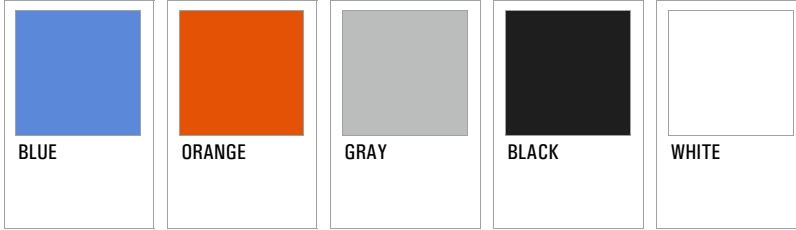

1993 through 1997

Primary
Colors:

Pittsburgh Stingers

Continental Indoor Soccer League (1994 through 1995)

Franchise Records: Franchise Colors - Solid Colors

Black, Gold, White

1994 through 1995

Primary Colors:

Portland Pride

Continental Indoor Soccer League (1993 through 1997)

Franchise Records: Franchise Colors - Solid Colors

Purple, Black, White

1993 through 1997

Primary
Colors:

Additional
Colors:

Sacramento Knights

Continental Indoor Soccer League (1993 through 1997)

Franchise Records: Franchise Colors - Solid Colors

Blue, Orange, Gray, Black, White

1993 through 1997

Primary
Colors:

San Diego Sockers

Continental Indoor Soccer League (1993 through 1996)

Black, Green, Brown, Yellow, White

1994 through 1995

Primary
Colors:

Seattle SeaDogs

Continental Indoor Soccer League (1995 through 1997)

Franchise Records: Franchise Colors - Solid Colors

Green, Light Purple, Lavender, Black, Gold, White