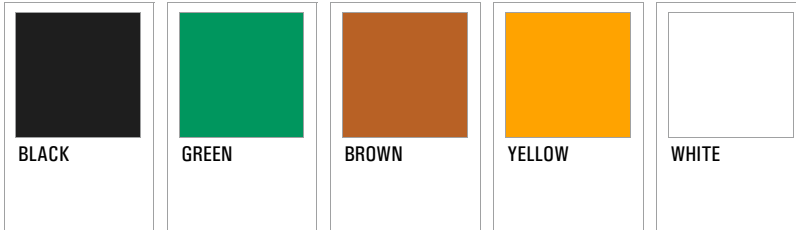

Portland Pride

Continental Indoor Soccer League (1993 through 1997)

Franchise Records: Franchise Colors - Solid Colors

Purple, Black, White

1993 through 1997

Primary
Colors:

Additional
Colors:

Sacramento Knights

Continental Indoor Soccer League (1993 through 1997)

Franchise Records: Franchise Colors - Solid Colors

Blue, Orange, Gray, Black, White

1993 through 1997

Primary
Colors:

San Diego Sockers

Continental Indoor Soccer League (1993 through 1996)

Franchise Records: Franchise Colors - Solid Colors

Medium Blue, Dark Blue, Black, White

1993 through 1996

Primary
Colors:

San Jose Grizzlies

Continental Indoor Soccer League (1994 through 1995)

Franchise Records: Franchise Colors - Solid Colors

Black, Green, Brown, Yellow, White

1994 through 1995

Primary
Colors:

Seattle SeaDogs

Continental Indoor Soccer League (1995 through 1997)

Franchise Records: Franchise Colors - Solid Colors

Green, Light Purple, Lavender, Black, Gold, White