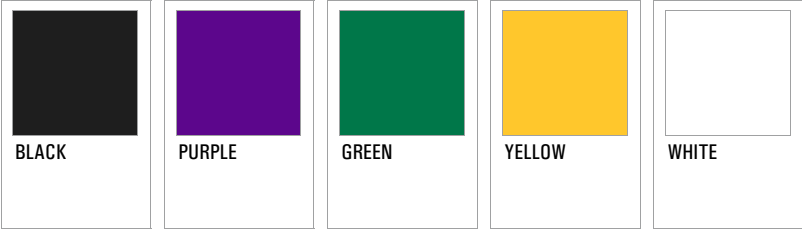

Black, Firey Red, Aztec Gold, White

1993 through 1997

Primary
Colors:

Indiana Twisters

Continental Indoor Soccer League (1997)

Franchise Records: Franchise Colors - Solid Colors

Purple, Kelly Green, Black, White

1997

Primary
Colors:

Indianapolis Twisters

Continental Indoor Soccer League (1996)

Franchise Records: Franchise Colors - Solid Colors

Red, Black, Seashell Silver, White

1996

Primary Colors:

(Metallic)

Las Vegas DustDevils

Continental Indoor Soccer League (1994 through 1995)

Franchise Records: Franchise Colors - Solid Colors

Black, Purple, Green, Yellow, White

1994 through 1995

Primary Colors:

Los Angeles United

Continental Indoor Soccer League (1993)

Franchise Records: Franchise Colors - Solid Colors

Blue, Black, Red, Yellow, White

1993

Primary
Colors:

Mexico Toros

Continental Indoor Soccer League (1995)

Franchise Records: Franchise Colors - Solid Colors